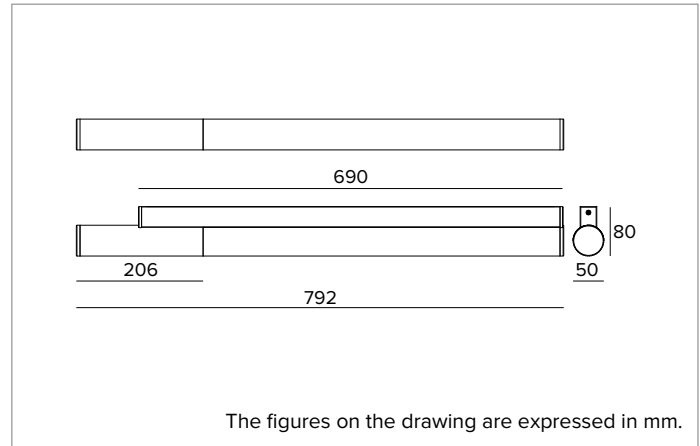

1T9520DA | OMEGA

Stand alone linear LED fixture for wall installation

		3000K	H(m)	D(m)	E _{max} (lx)
		Ra90		126°	
Fixture Power	28W	1	3.90	361	
Source Flux	2876lm	2	7.80	90	
Fixture Flux	1620lm	3	11.70	40	
Efficacy	58lm/W	4	15.60	23	
TS1379	I _{max} =126cd/klm	I _{max}	361cd	5	19.50